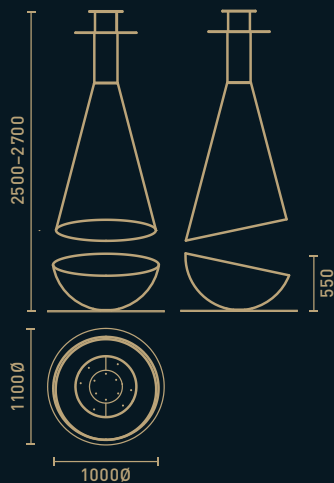

Black titanium-coated polished stainless steel · optional

Fuel

Bioethanol

Tank

3 L (liquid bioethanol)

Power

2,25 kW

Autonomy

6-8 hours

Pythagoras

Fireplace

Materials

Steel

Finishings

Black lacquered steel

Dimensions