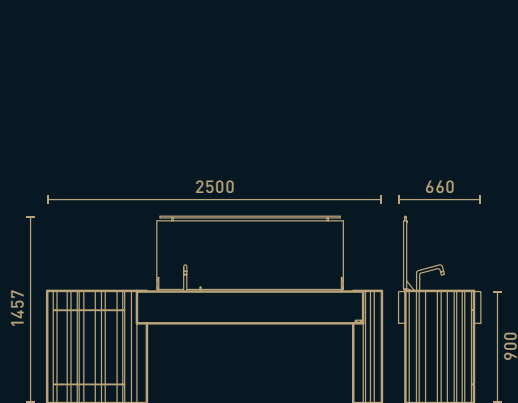

Option charcoal grill + gas hob

Dimensions

2995 w x 660 d x 1457 h mm

Option gas grill + oven

Dimensions

3077 w x 660 d x 1457 h mm

Option gas grill + oven + gas hob

Dimensions

3387 w x 660 d x 1457 h mm

La Bohème · option charcoal

Intermezzo

Barbecue

Materials

Steel or corten steel
AISI 316 stainless steel

Finishings

Lacquered steel
Rusted corten steel
Varnished corten steel