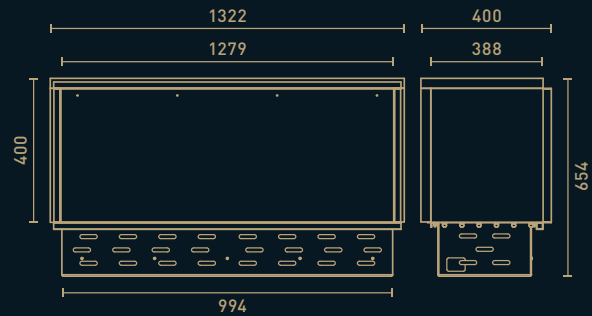

GlammBox 3D Plus

Box

Materials

Steel

Finishing

Black lacquered steel

Dimensions

From 770 w x 388 d x 400 h mm
to 3327 w x 388 d x 400 h mm

Weight

22-73 kg

Accessories

Black glass - optional
Decorative wood - optional

Combustion zone

Ignition mode

Remote control

Tank

1,3-7,8 L (filtered water)

Voltage

220 / 240 V / 50 Hz

Autonomy

8 hours

GlammBox 3D Plus 1000

Model		Dimensions (mm)	Weight (kg)	Combustion zone	Tank (L)	Voltage	Autonomy (hours)
500	Interior	770 w x 388 d x 400 h	22	1 x Kit Glamm 3D Plus 500	1,3	220 V 240 V 50 Hz	8
	Exterior	813 w x 400 d x 654 h					
1000	Interior	1279 w x 388 d x 400 h	32	1 x Kit Glamm 3D Plus 1000	2,6		
	Exterior	1322 w x 400 d x 654 h					
1500	Interior	1794 w x 388 d x 400 h	43	1 x Kit Glamm 3D Plus 1000 + 1 x Kit Glamm 3D Plus 500	3,9		
	Exterior	1837 w x 400 d x 654 h					
2000	Interior	2303 w x 388 d x 400 h	53	2 x Kit Glamm 3D Plus 1000	5,2		
	Exterior	2346 w x 400 d x 654 h					
2500	Interior	2818 w x 388 d x 400 h	63	2 x Kit Glamm 3D Plus 1000 + 1 x Kit Glamm 3D Plus 500	6,5		
	Exterior	2861 w x 400 d x 654 h					
3000	Interior	3327 w x 388 d x 400 h	73	3 x Kit Glamm 3D Plus 1000	7,8		
	Exterior	3370 w x 400 d x 654 h