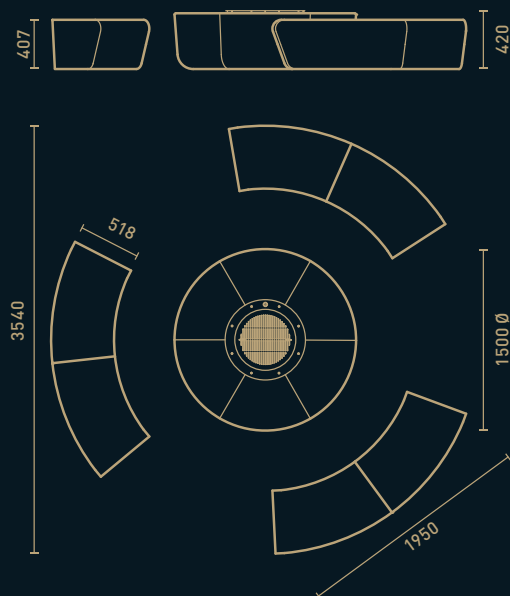

Zarzuela

Fire pit

Materials

Body · cement
Benches · steel or corten steel

Benches finishings

Black lacquered
Rusted corten steel · optional
Stainless steel · optional

Dimensions

Body · 1500 Ø x 420 h mm
Benches (unit) · 1950 w x 518 d x 407 h mm

Weight

Body · 450 kg
Benches · 82 kg/unit

Combustion zone

Materials

AISI 316 stainless steel

Finishings

Brushed AISI 316 stainless steel

Fuel

Firewood / Charcoal / Gas / Bioethanol

Option firewood / charcoal

Accessories

Ash vacuum cleaner · included
Protection cover · included
Barbecue mitt · included
Cooking grill · optional
Spark screen and fuel compartment cover · optional

Option gas

Fuel

Propane gas / Butane gas / Natural gas

Ignition mode

Remote control

Consumption

Propane gas / Butane gas · 860-2300 g/h
Natural gas · 1,4-3,7 m³/h

Power

5-20 kW

Accessories

Protection cover · included
Barbecue mitt · included
Combustion zone decorative stones · optional
Spark screen and fuel compartment cover · optional
High temperature resistant round glass · optional

Option bioethanol

Burner I

Tank · 2 L (liquid bioethanol)
Power · 2,7 kW

Burner Crea7tionEVOPlus Fire Round

Tank · 10 L (liquid bioethanol)
Power · 2-4 kW

Ignition mode

Remote control

Accessories

Protection cover · included
Barbecue mitt · included
High temperature resistant round glass · included