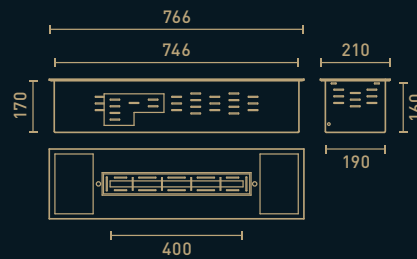

Crea7ionEVOPlus Fire Lines

Automatic fire line

Materials

Stainless steel

Finishings

Brushed stainless steel
Black titanium-coated brushed stainless steel
Polished stainless steel · optional
Black titanium-coated polished stainless steel · optional
White lacquered stainless steel · optional

Combustion zone

Materials

Black ceramic coated brushed stainless steel

Dimensions

Customizable in various sizes from 400 to 2400mm

Fuel

Bioethanol

Ignition mode

Remote control and display

Tank

3 L, 5 L, 8 L and 10 L (liquid bioethanol)

Filling system

Local filling system · included
Automatic displaced filling system · optional

Crea7ionEVOPlus 400 Fire Line

Model		Dimensions (mm)	Weight (kg)	Power (kW)	Autonomy (hours)		Tank (L)	Recommended min. area (sqm)
					min.	max.		
400	Model	766 w x 210 d x 160 h	21	2	6	8	3	15
	Built in hole	746 w x 190 d x >170 h						
600	Model	955 w x 210 d x 160 h	23,5	3,4	4	5	3	21
	Built in hole	930 w x 190 d x >170 h						
800	Model	1166 w x 210 d x 160 h	29	4,5	5	6	5	29
	Built in hole	1146 w x 190 d x >170 h						
1200	Model	1566 w x 210 d x 160 h	42	6,75	3	4	5	44
	Built in hole	1546 w x 190 d x >170 h						
1600	Model	1966 w x 210 d x 160 h	51	9	4	5,5	8	59
	Built in hole	1946 w x 190 d x >170 h						
2000	Model	2366 w x 210 d x 160 h	64	15	4	6	10	96
	Built in hole	2346 w x 190 d x >170 h						
2400	Model	2766 w x 210 d x 160 h	73,5	17	3,5	5	10	110
	Built in hole	2746 w x 190 d x >170 h