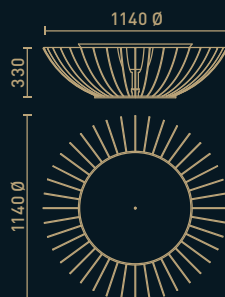

Fuel

Firewood / Charcoal