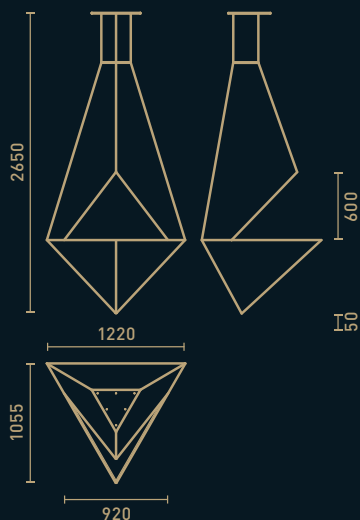

Pythagoras

Fireplace

Materials

Steel

Finishings

Black lacquered steel

Dimensions

1220 w x 1055 d x 2650 h mm
to 2700 mm of ceiling height

Weight

154 kg

Accessories

High temperature resistant glass · included

Combustion zone

Model

Crea7ionEvoPlus Fire Round

Finishings

Black titanium-coated brushed stainless steel
Black titanium-coated polished stainless steel · optional

Fuel

Bioethanol

Tank

10 L (liquid bioethanol)

Power

2-4 kW

Autonomy

15-25 hours