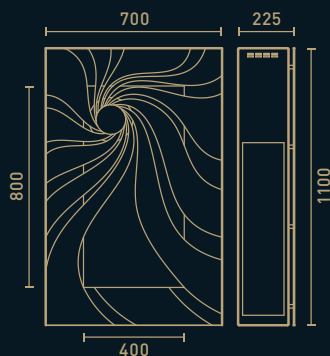

1,4 kW

Autonomy

7-8 hours

Urban

Fireplace

Materials

Steel or corten steel
Polished steel

Finishings