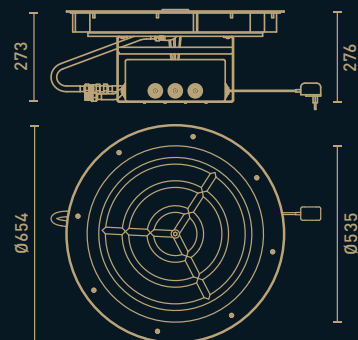

Crea7ionEVOPlus Fire Round

Automatic fire round

Materials

Stainless steel

Finishings

Brushed stainless steel
Black titanium-coated brushed stainless steel
Polished stainless steel · optional
Black titanium-coated polished stainless steel · optional
White lacquered stainless steel · optional

Dimensions

Without glass · 500 Ø x 200 h mm
With glass · 500 Ø x 310 h mm

Weight

40 kg

Combustion zone

Materials

Black ceramic coated brushed stainless steel

Dimensions

130 Ø mm

Fuel

Bioethanol

Ignition mode

Remote control and display

Tank

10 L (liquid bioethanol)

Filling system

Local filling system · included
Automatic displaced filling system · optional

Power

2-4 kW

Autonomy

15-25 hours

Gas combustion zone · round

Automatic gas fire round

Materials

AISI 316 Stainless Steel

Finishings

Brushed AISI 316 Stainless Steel

Dimensions

654 Ø x 276 h mm

Accessories

Combustion zone decorative stones · optional
Decorative glass · optional
Set of 4 high temperature resistant glass · optional

Combustion zone

Fuel

Propane gas / Butane gas / Natural gas

Ignition mode

Remote control

Type of combustion

Open

Power

5-20 kW