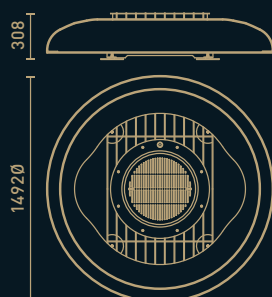

Burner Crea7tionEVOPlus Fire Round

Tank · 10 L (liquid bioethanol)
Power · 2–4 kW

Ignition mode

Remote control

Accessories

Protection cover · included
Barbecue mitt · included
High temperature resistant round glass · included