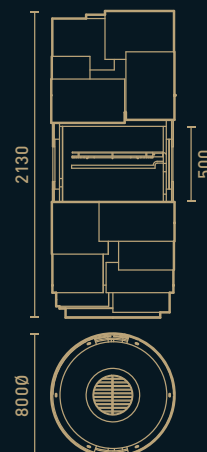

Fuel

Firewood / Charcoal