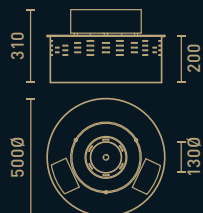

Crea7ionEVOPlus Fire Round

Automatic fire round

Materials

Stainless steel

Finishings

Brushed stainless steel
Black titanium-coated brushed stainless steel
Polished stainless steel · optional
Black titanium-coated polished stainless steel · optional
White lacquered stainless steel · optional

Dimensions

Without glass · 500 Ø x 200 h mm
With glass · 500 Ø x 310 h mm

Weight

40 kg

Combustion zone

Materials

Black ceramic coated brushed stainless steel

Dimensions

130 Ø mm

Fuel

Bioethanol

Ignition mode

Remote control and display

Tank

10 L (liquid bioethanol)

Filling system

Local filling system · included
Automatic displaced filling system · optional

Power

2-4 kW

Autonomy

15-25 hours