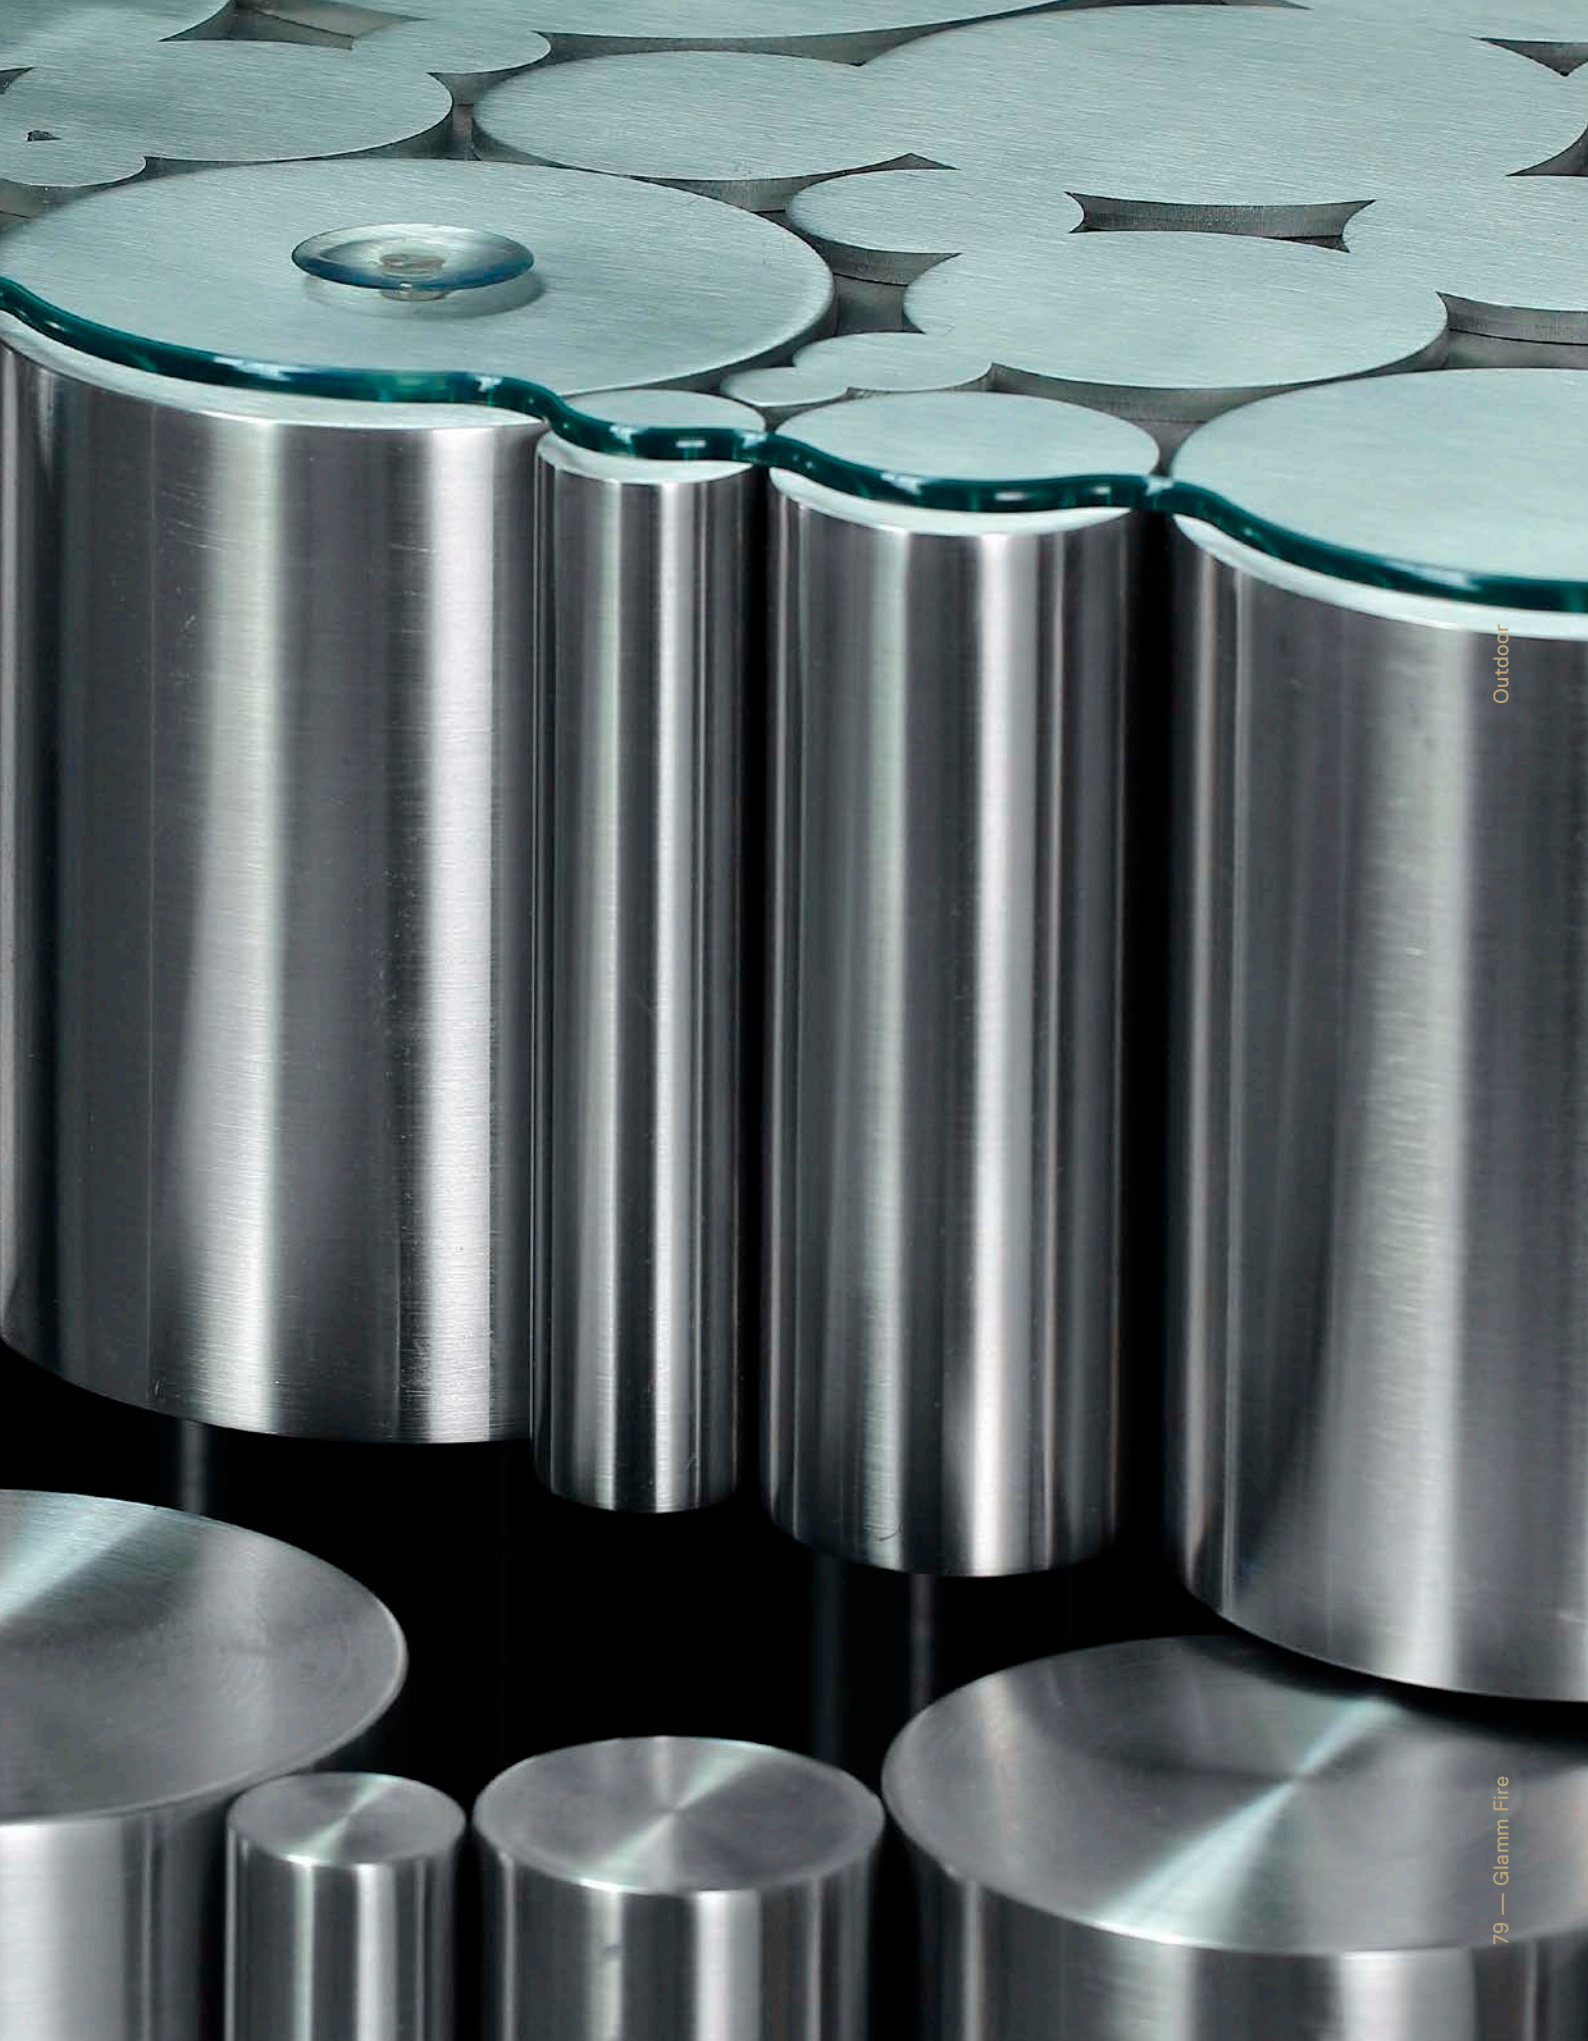

Outdoor

79 — Glamm Fire