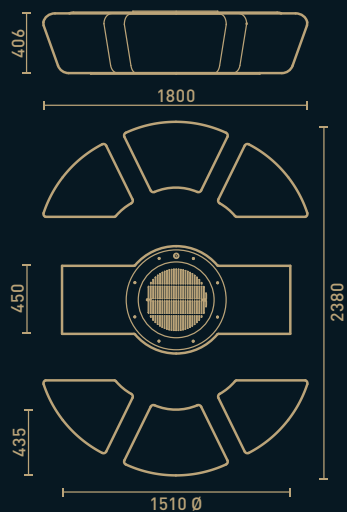

Finishings

Lacquered steel
Rusted corten steel

Dimensions

1510 Ø x 406 h mm

Weight

164 kg

Combustion zone

Materials

Operetta

Fire pit

Materials

Steel or corten steel

Finishings

Lacquered steel
Rusted corten steel
Varnished corten steel

Dimensions

1066 Ø x 419 h mm