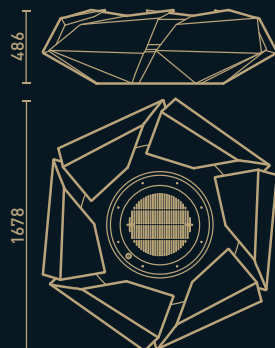

Stravaganza

Fire pit

Materials

Steel or corten steel

Finishings

Black lacquered steel
Lacquered steel
Rusted corten steel
Varnished corten steel

Dimensions

1678 x 486 h mm

Weight

222 kg

Combustion zone

Materials

AISI 316 stainless steel

Finishings

Brushed AISI 316 stainless steel

Fuel

Firewood / Charcoal / Gas / Bioethanol

Option firewood / charcoal

Accessories

Ash vacuum cleaner · included
Protection cover · included
Barbecue mitt · included
Cooking grill · optional
Spark screen and fuel compartment cover · optional

Option gas

Fuel

Propane gas / Butane gas / Natural gas

Ignition mode

Remote control

Consumption

Propane gas / Butane gas · 860-2300 g/h
Natural gas · 1,4-3,7 m³/h

Power

5-20 kW

Accessories

Protection cover · included
Barbecue mitt · included
Combustion zone decorative stones · optional
Spark screen and fuel compartment cover · optional
High temperature resistant round glass · optional

Option bioethanol

Burner I

Tank · 2 L (liquid bioethanol)
Power · 2,7 kW

Burner Crea7tionEVOPlus Fire Round

Tank · 10 L (liquid bioethanol)
Power · 2-4 kW

Ignition mode

Remote control

Accessories

Protection cover · included
Barbecue mitt · included
High temperature resistant round glass · included