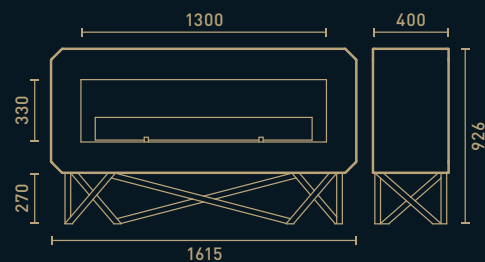

Autonomy

5-6 hours