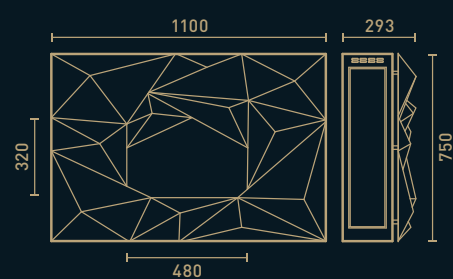

Hypnosz

Fireplace

Materials

Steel or corten steel

Finishings

Lacquered steel
Rusted corten steel
Varnished corten steel

Dimensions

700 w x 225 d x 1100 h mm