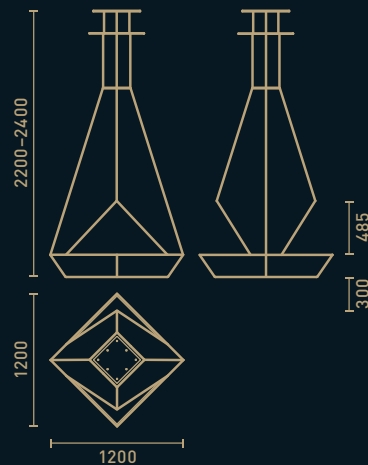

6-8 hours

Pythagoras

Fireplace

Materials

Steel

Finishings

Black lacquered steel

Dimensions