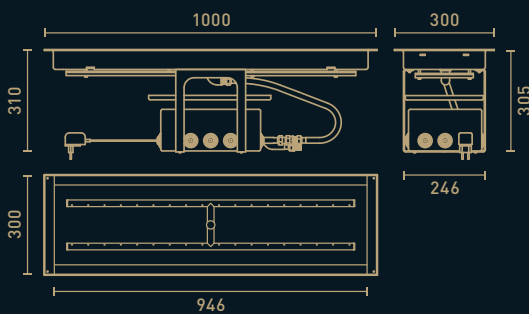

Gas combustion zone · rectangular **Kit Glamm 3D Plus 500 and 1000**

Automatic gas fire line

Materials

AISI 316 stainless steel

Finishings

Brushed AISI 316 Stainless Steel

Dimensions

From 1000 w x 300 d x 310 h mm
to 3000 w x 300 d x 310 h mm

Accessories

Combustion zone decorative stones · optional
Set of 4 high temperature resistant glass · optional

Combustion zone

Fuel

Propane gas / Butane gas / Natural gas

Ignition mode

Remote control

Type of combustion

Open

Power

19-57,6 kW

Electric fire line

Materials

Steel

Finishings

Black lacquered steel

Dimensions

Kit Glamm 3D Plus 500 · 508 w x 305 d x 230 h
Kit Glamm 3D Plus 1000 · 1017 w x 305 d x 230 h

Weight

Kit Glamm 3D Plus 500 · 14 kg
Kit Glamm 3D Plus 1000 · 26 kg

Ignition mode

Remote control

Capacity

Kit Glamm 3D Plus 500 · 1,3 L (filtered water)
Kit Glamm 3D Plus 1000 · 2,6 L (filtered water)

Voltage

220 / 240 V / 50 Hz

Autonomy

8 hours

Gas combustion zone · rectangular 1000