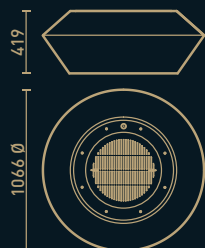

Operetta

Fire pit

Materials

Steel or corten steel

Finishings

Lacquered steel
Rusted corten steel
Varnished corten steel

Dimensions

1066 Ø x 419 h mm

Weight

52 kg

Combustion zone

Materials

AISI 316 stainless steel

Finishings

Brushed AISI 316 stainless steel

Fuel

Firewood / Charcoal / Gas / Bioethanol

Option firewood / charcoal

Accessories

Ash vacuum cleaner · included
Protection cover · included
Barbecue mitt · included
Cooking grill · optional
Spark screen and fuel compartment cover · optional

Option gas

Fuel

Propane gas / Butane gas / Natural gas

Ignition mode

Remote control

Consumption

Propane gas / Butane gas · 860–2300 g/h
Natural gas · 1,4–3,7 m³/h

Power

5–20 kW

Accessories

Protection cover · included
Barbecue mitt · included
Combustion zone decorative stones · optional
Spark screen and fuel compartment cover · optional

Option bioethanol

Burner I

Tank · 2 L (liquid bioethanol)
Power · 2,7 kW

Burner Crea7tionEVOPlus Fire Round

Tank · 10 L (liquid bioethanol)
Power · 2–4 kW

Ignition mode

Remote control

Accessories

Protection cover · included
Barbecue mitt · included
High temperature resistant round glass · included