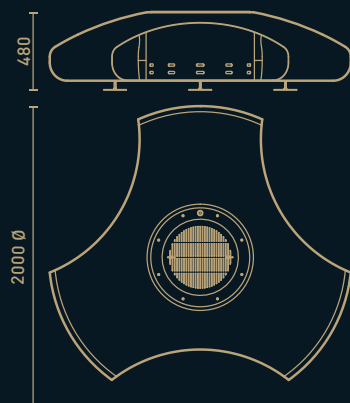

Burner Crea7tionEVOPlus Fire Round

Tank · 10 L (liquid bioethanol)
Power · 2–4 kW

Ignition mode

Remote control

Accessories

Protection cover · included
Barbecue mitt · included
High temperature resistant round glass · included